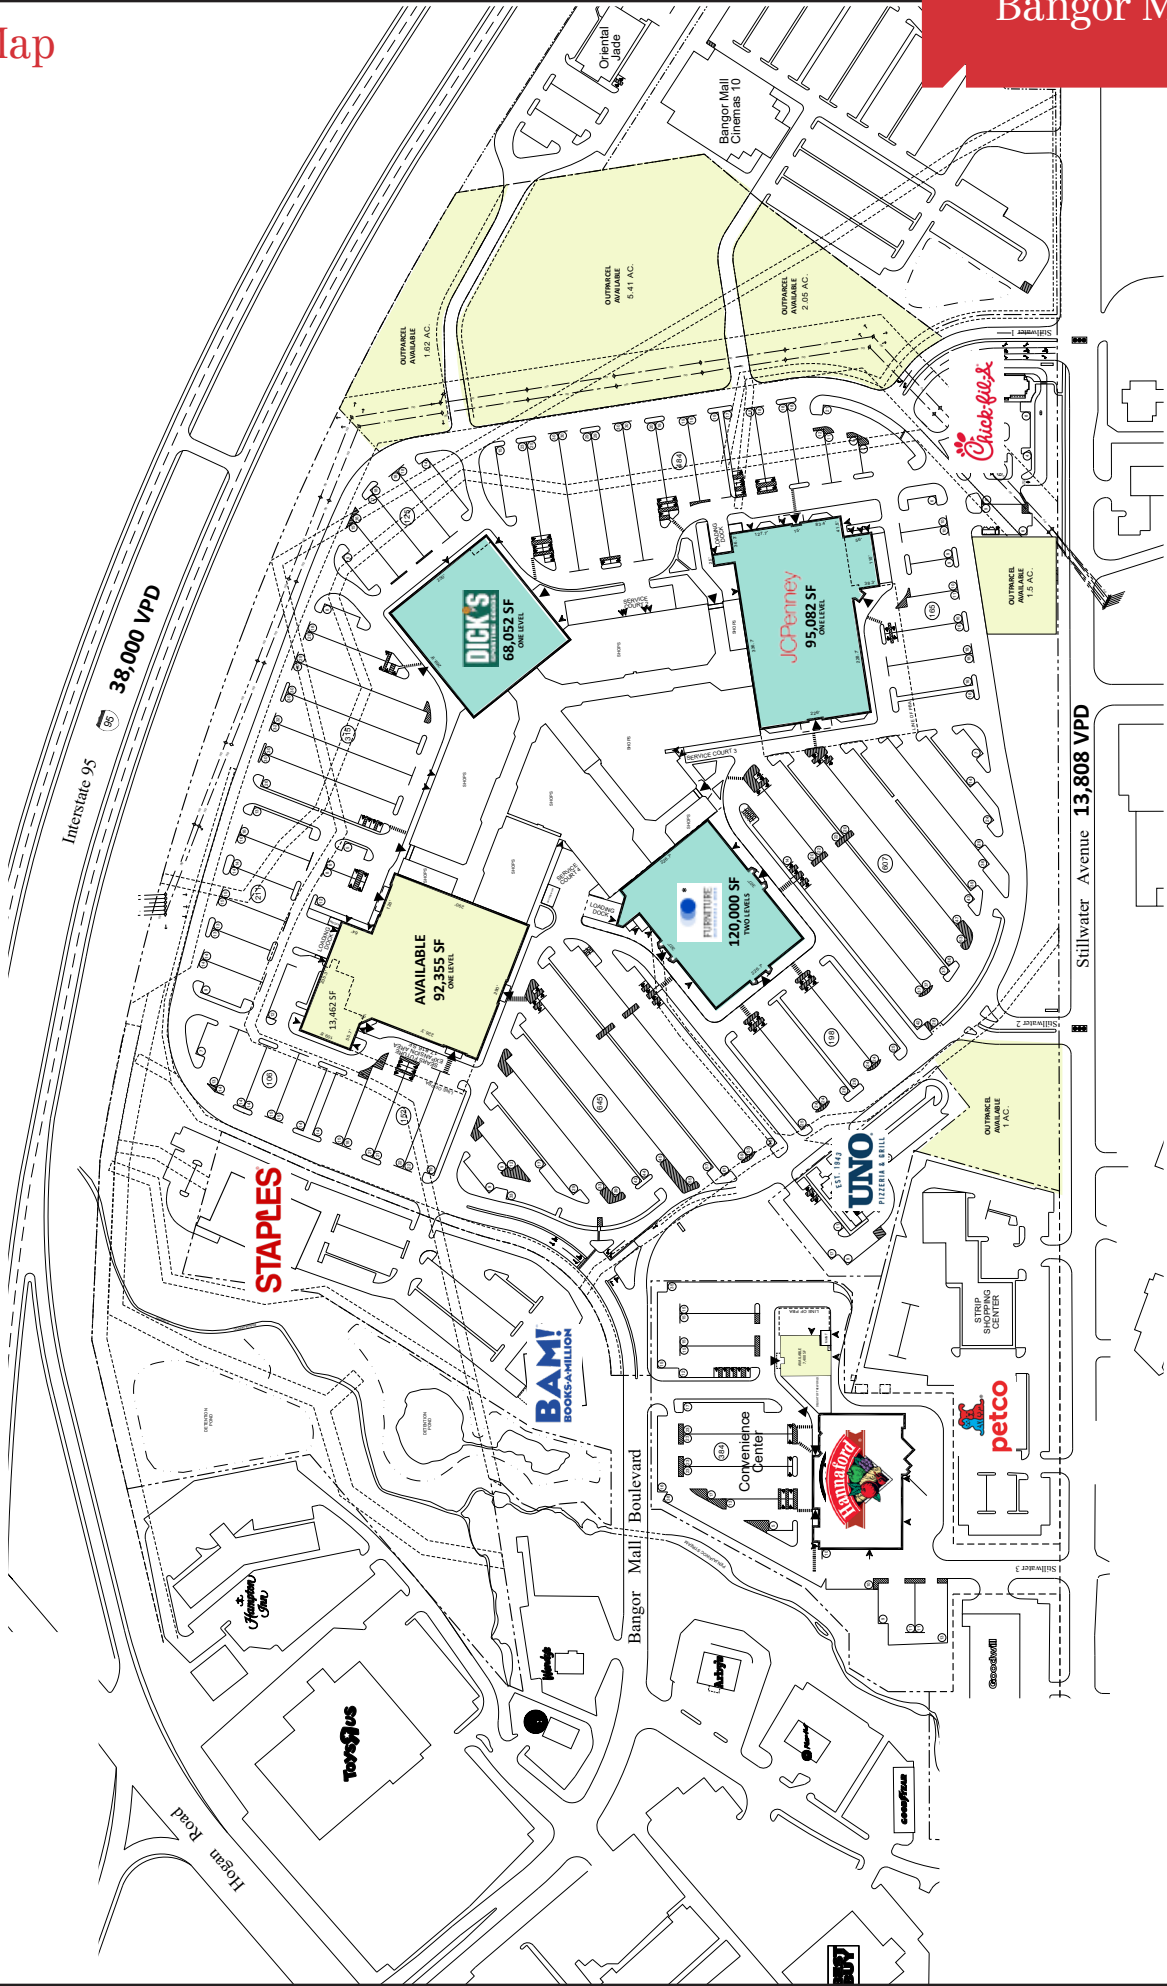

For Lease
Retail/Medical Office
285 - 92,355± SF

Bangor Mall

663 Stillwater Avenue, Bangor

Property Highlights

- Excellent visibility and signage potential
- Pad Sites Available
- Join Dick's Sporting Goods, JC Penney, Furniture Mattresses & More, American Eagle, Express, Bath & Body Works and others

Property Description

We are pleased to offer up to 92,355 SF of retail/flex space for lease at the Bangor Mall. Multiple suites sizes available. The Bangor Mall is a landmark shopping destination for the surrounding Bangor metro area as well as the eastern provinces of Canada. Located on Stillwater Avenue with excellent visibility from I-95, and just seven miles south of the University of Maine.

Broker Contact

TC Haffenreffer
Sylas Hatch
Frank O'Connor, CCIM, SIOR
tc@dunhamgroup.com
shatch@dunhamgroup.com
foconnor@dunhamgroup.com

Bangor Mall

Property Overview

Owner	Bangor Mall Realty, LLC
Assessor's Reference	Map & Lot R61-009-G
Site Size	78.18± acres
Zoning	NS - Neighborhood Service (Pending zone change to allow for industrial/storage/medical office uses)
Building Size	531,032± SF
Available Space	285 - 92,355± SF
Year Built	1980
Parking	Ample, on-site paved parking
Utilities	Public water/sewer
Traffic Counts	13,808 VPD on Stillwater Avenue 38,000 VPD on Interstate 95
Anchor Tenants	Dick's Sporting Goods, JC Penney & Furniture Mattress
Mall Directory	https://bangormall.com/directory/

Site Map

Bangor Mall

Retailer Map

Radius Map