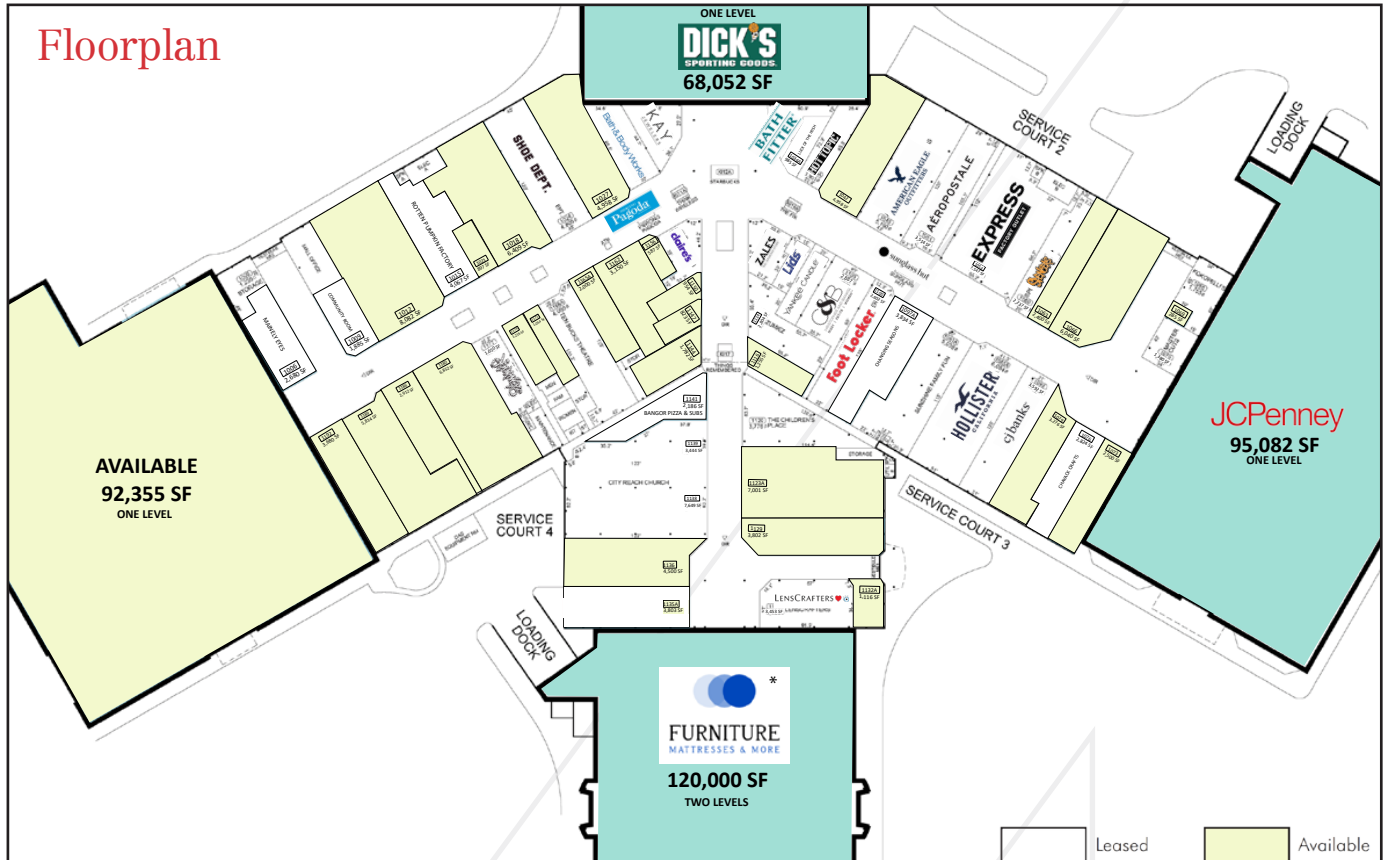

Demographics	1 mile	3 miles	30 min drive time
Population	1,577	31,017	98,495
Avg. HH Income	$108,030	$66,400	$69,630
Total Households	700	15,137	43,078

Available Suites

End	92,355± SF	1069	285±SF	1144	1,782±SF	1180	6,852±SF
1012	8,082±SF	1073	2,500±SF	1147	823±SF	1186	2,912±SF
1021	897±SF	1079	3,276±SF	1150	954±SF	1189	5,814±SF
1018	6,409±SF	1116	1,255±SF	1156	587±SF	1192	3,680±SF
1027	4,958±SF	1123A	7,001±SF	1162	3,150±SF		
1042	4,958±SF	1129	3,802±SF	1165A	2,000±SF		
1063	2,400±SF	1132	1,116±SF	1171	1,054±SF		
1066	6,040±SF	1136	4,500±SF	1174	1,216±SF