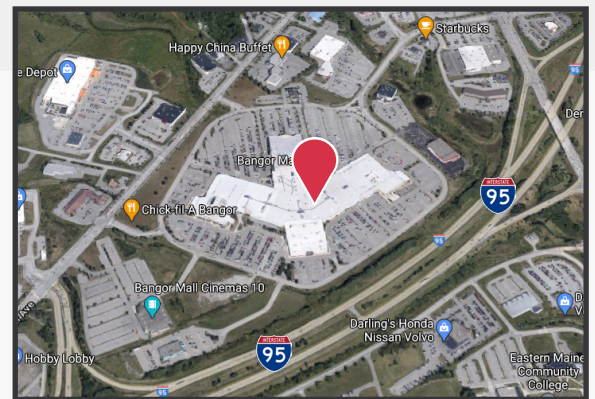

For Lease
Retail/Medical Office
285 - 92,355± SF

Bangor Mall

663 Stillwater Avenue, Bangor

Property Highlights

- Excellent visibility and signage potential
- Pad Sites Available
- Join Dick's Sporting Goods, JC Penney, Furniture Mattresses & More, American Eagle, Express, Bath & Body Works and others

Property Description

We are pleased to offer up to 92,355 SF of retail/flex space for lease at the Bangor Mall. Multiple suites sizes available. The Bangor Mall is a landmark shopping destination for the surrounding Bangor metro area as well as the eastern provinces of Canada. Located on Stillwater Avenue with excellent visibility from I-95, and just seven miles south of the University of Maine.

Broker Contact

TC Haffenreffer
Sylas Hatch
Frank O'Connor, CCIM, SIOR
tc@dunhamgroup.com
shatch@dunhamgroup.com
foconnor@dunhamgroup.com

Bangor Mall

Property Overview

Owner	Bangor Mall Realty, LLC
Assessor's Reference	Map & Lot R61-009-G
Site Size	78.18± acres
Zoning	NS - Neighborhood Service (Pending zone change to allow for industrial/storage/medical office uses)
Building Size	531,032± SF
Available Space	285 - 92,355± SF
Year Built	1980
Parking	Ample, on-site paved parking
Utilities	Public water/sewer
Traffic Counts	13,808 VPD on Stillwater Avenue 38,000 VPD on Interstate 95
Anchor Tenants	Dick's Sporting Goods, JC Penney & Furniture Mattress
Mall Directory	https://bangormall.com/directory/

Site Map

Bangor Mall

Retailer Map

Radius Map