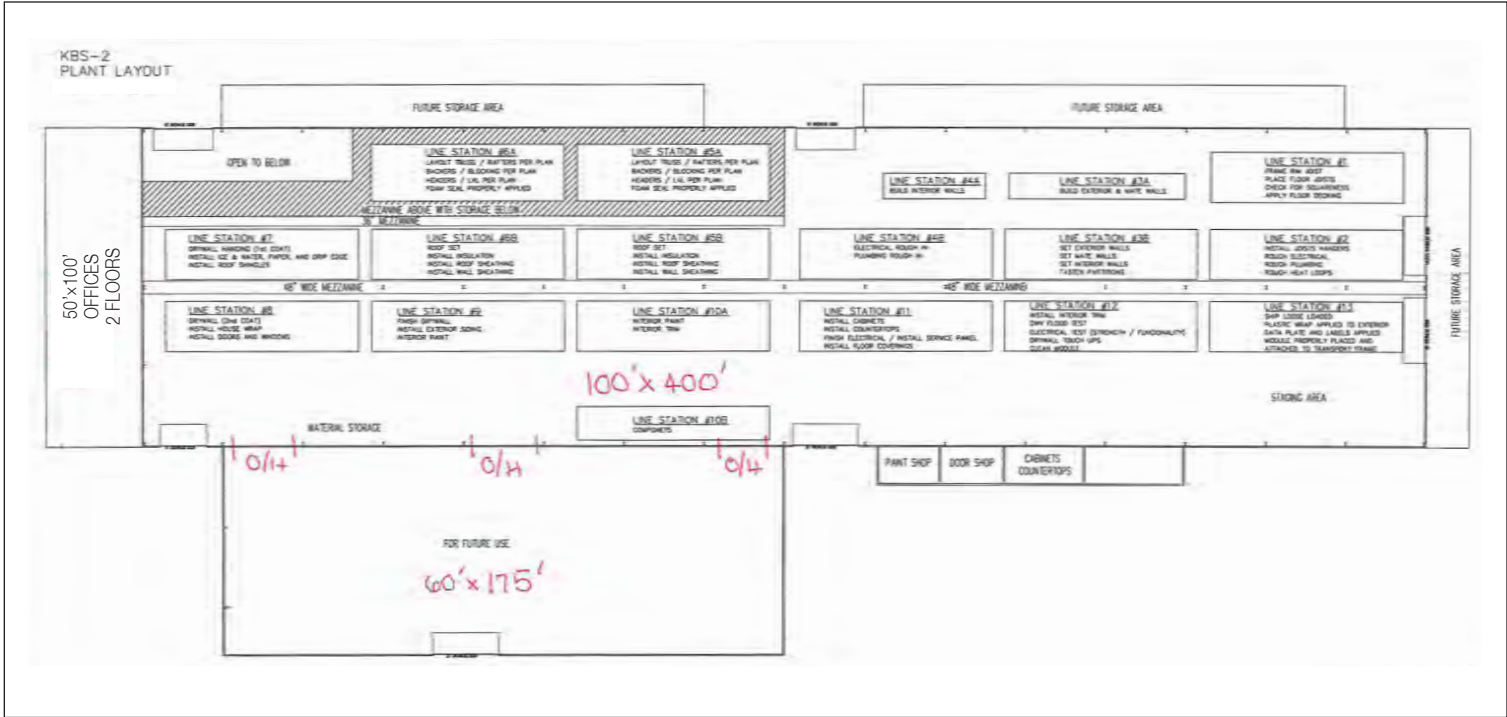

947 Waterford Road

The information contained herein has been given to us by the owner of the property or other sources we deem reliable. We have no reason to doubt its accuracy, but we do not guarantee it. All information should be verified prior to purchase or lease.