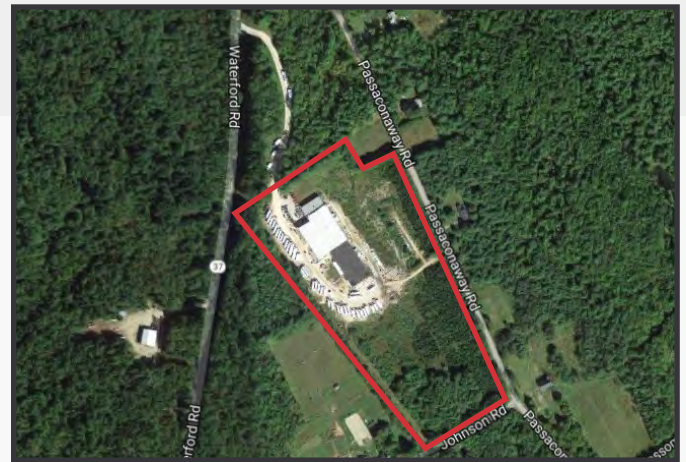

### Property Highlights

- 61,850± SF with eight bridge cranes
- 23'± acres
- 30'± ceiling height

### Property Description

We are pleased to offer a large fabrication building that was recently being used for the construction of modular housing. The building has heavy electrical power and 30'± ceiling height.

## Property Overview

Owner	KSB Builders, Inc.	
Building Size	61,850± SF	
Lot Size	23± acres	
Zoning	N/A	
Space Breakdown	Office - 10,000± SF Warehouse - 51,850± SF	
Assessor's Reference	Map 35, Lot 3A	
Deed Reference	Book 5102, Page 215	
Annual Taxes	\$12,457.26 (FY '16-17)	
Assessed Value	Land	\$50,000
	Building	\$763,600
	Total	\$814,200
Building Age	1978 and 1994	
Building Construction	Steel frame with metal siding	
Roof	Standing seam metal	
Flooring	Concrete slab	
Utilities	Private well and septic, electricity and telephone	
Ceiling Height	30±' clear height	
Drive-in OHDs	One (1) 10'x8' OHD door One (1) 12'x18' OHD door One (1) 14'x12' OHD door One (1) 14'x18' OHD door	One (1) 14'x20' OHD door One (1) 16'x20' OHD door One (1) 16'x18' OHD door
Cranes	Two (2) 3-ton bridge cranes Two (2) 5-ton bridge cranes	Two (2) 10-ton bridge cranes Two (2) 14-ton bridge cranes
Heat	Two (2) external wood fired boilers and LP gas heaters in manufacturing area with oil-fired FHW office area	
Electrical	1600 Amp, 480 volt, 3 phase service	
Lighting	Fluorescent and HPS fixtures	
Sprinkler System	None	
Column Spacing	50'x25' with 50' bays for cranes	